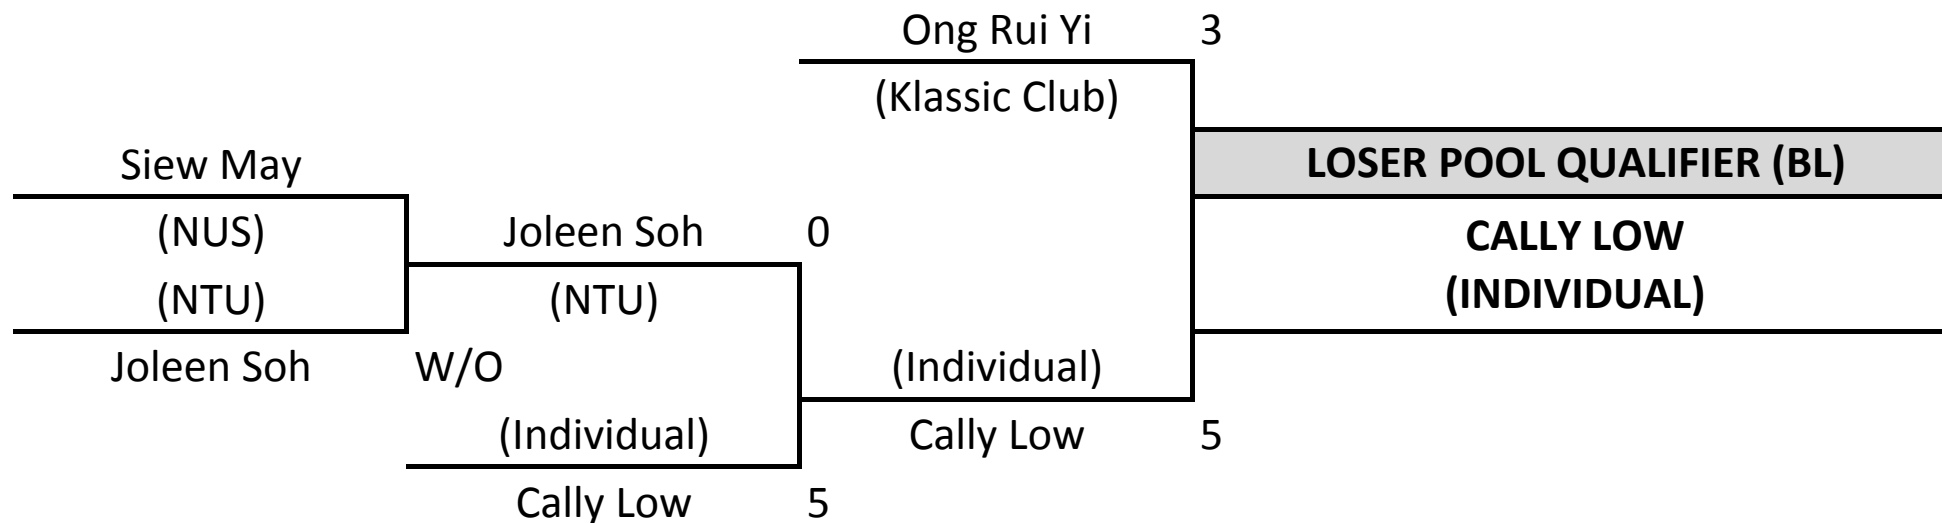

WINNER'S BRACKET

WINNER POOL QUALIFIER (BW)

**AGNES SEM
(INDIVIDUAL)**

LOSER'S BRACKET

LOSER POOL QUALIFIER (BL)

**CALLY LOW
(INDIVIDUAL)**