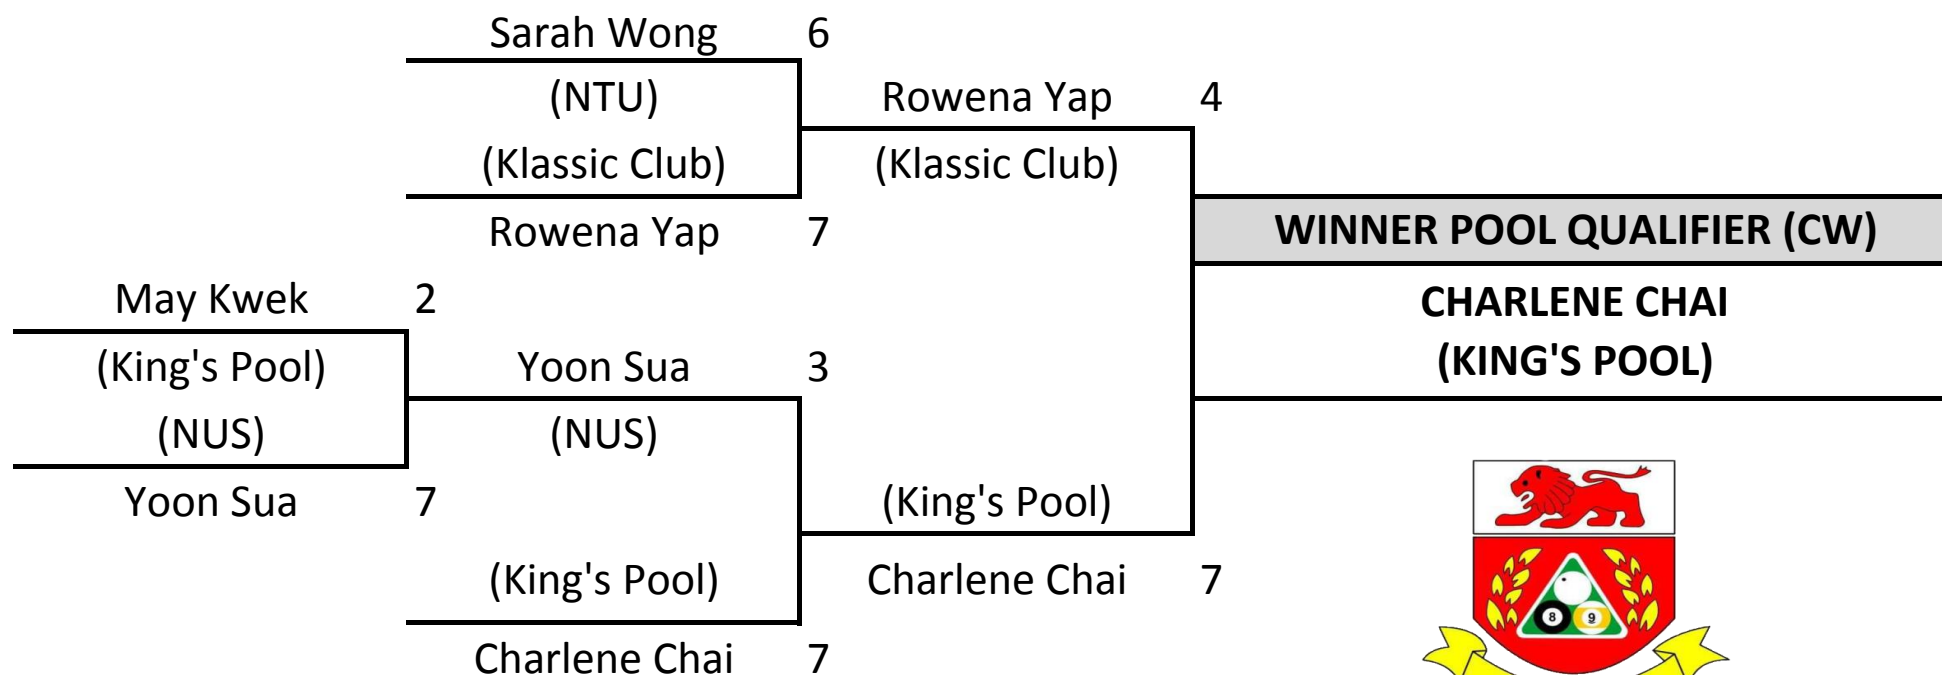

**WINNER'S BRACKET**

**WINNER POOL QUALIFIER (CW)**

**CHARLENE CHAI  
(KING'S POOL)**

**LOSER'S BRACKET**

**LOSER POOL QUALIFIER (CL)**

**YOON SUA  
(NUS)**