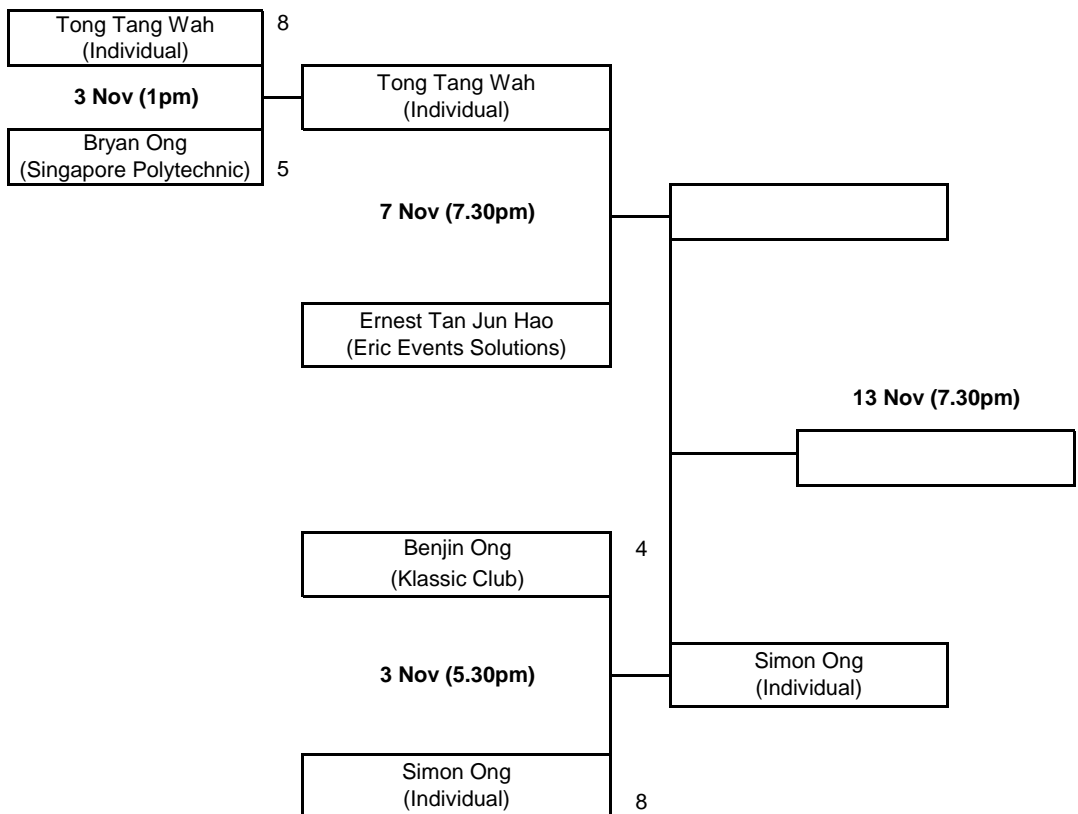

2018 NATIONAL 10 BALL OPEN/LADIES CHAMPIONSHIP

QUALIFYING GROUP FIXTURES (RACE TO 8)

PLAYER NAME

GROUP 1

PLAYER NAME

GROUP 2

2018 NATIONAL 10 BALL OPEN/LADIES CHAMPIONSHIP

QUALIFYING GROUP FIXTURES (RACE TO 8)

PLAYER NAME

GROUP 3

PLAYER NAME

GROUP 4

2018 NATIONAL 10 BALL OPEN/LADIES CHAMPIONSHIP

QUALIFYING GROUP FIXTURES (RACE TO 8)

PLAYER NAME

GROUP 5

PLAYER NAME

GROUP 6

2018 NATIONAL 10 BALL OPEN/LADIES CHAMPIONSHIP

QUALIFYING GROUP FIXTURES (RACE TO 8)

PLAYER NAME

GROUP 7

PLAYER NAME

GROUP 8