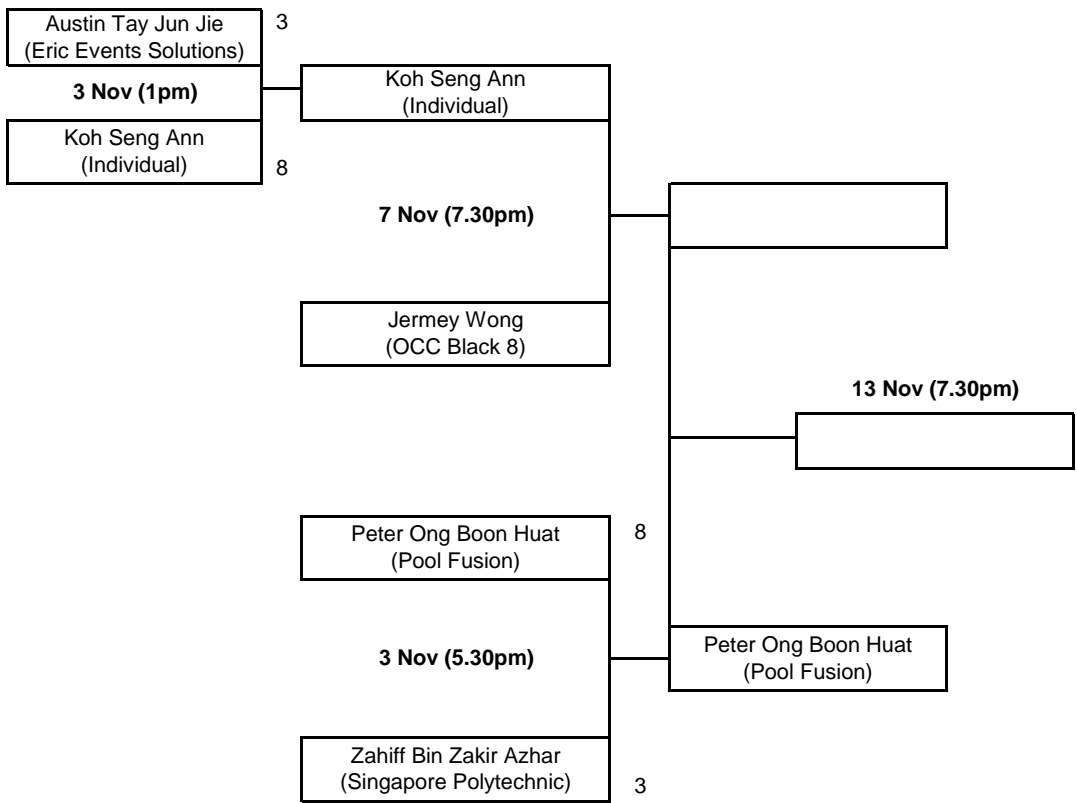

2018 NATIONAL 10 BALL OPEN/LADIES CHAMPIONSHIP

QUALIFYING GROUP FIXTURES (RACE TO 8)

PLAYER NAME

GROUP 1

PLAYER NAME

GROUP 2

2018 NATIONAL 10 BALL OPEN/LADIES CHAMPIONSHIP

QUALIFYING GROUP FIXTURES (RACE TO 8)

PLAYER NAME

GROUP 3

PLAYER NAME

GROUP 4

2018 NATIONAL 10 BALL OPEN/LADIES CHAMPIONSHIP

QUALIFYING GROUP FIXTURES (RACE TO 8)

PLAYER NAME

GROUP 5

PLAYER NAME

GROUP 6

2018 NATIONAL 10 BALL OPEN/LADIES CHAMPIONSHIP

QUALIFYING GROUP FIXTURES (RACE TO 8)

PLAYER NAME

GROUP 7

PLAYER NAME

GROUP 8