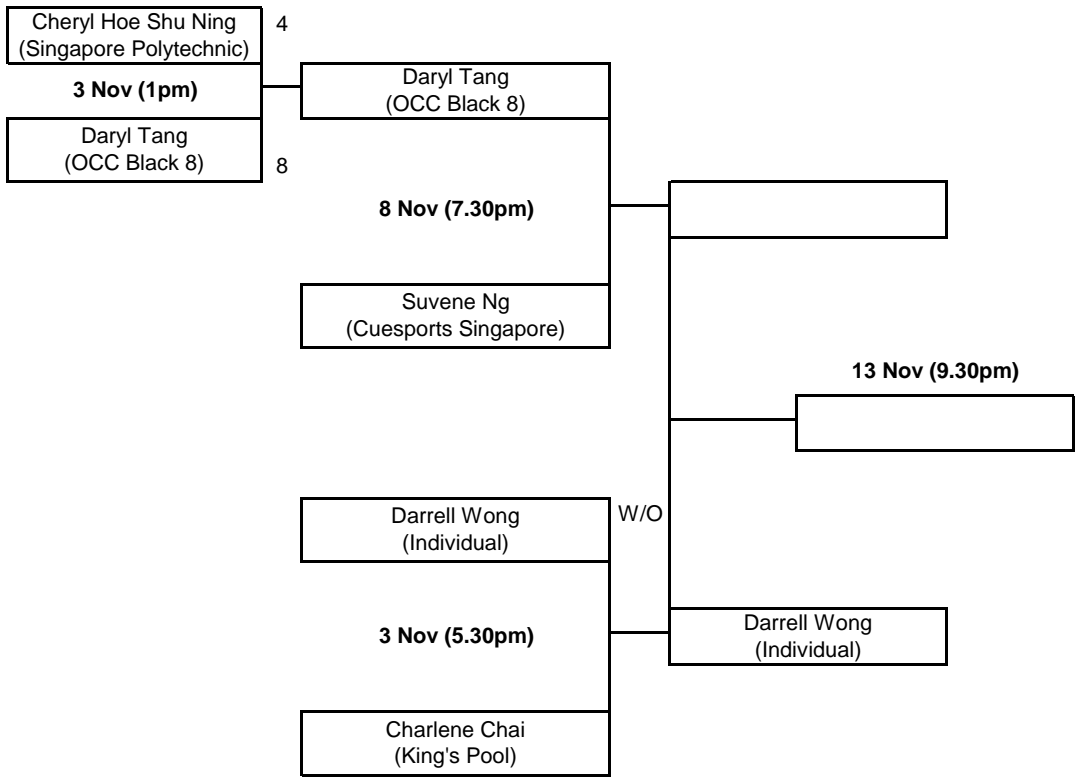

2018 NATIONAL 10 BALL OPEN/LADIES CHAMPIONSHIP

QUALIFYING GROUP FIXTURES (RACE TO 8)

PLAYER NAME

GROUP 1

PLAYER NAME

GROUP 2

2018 NATIONAL 10 BALL OPEN/LADIES CHAMPIONSHIP

QUALIFYING GROUP FIXTURES (RACE TO 8)

PLAYER NAME

GROUP 3

PLAYER NAME

GROUP 4

2018 NATIONAL 10 BALL OPEN/LADIES CHAMPIONSHIP

QUALIFYING GROUP FIXTURES (RACE TO 8)

PLAYER NAME

GROUP 5

PLAYER NAME

GROUP 6

2018 NATIONAL 10 BALL OPEN/LADIES CHAMPIONSHIP

QUALIFYING GROUP FIXTURES (RACE TO 8)

PLAYER NAME

GROUP 7

PLAYER NAME

GROUP 8