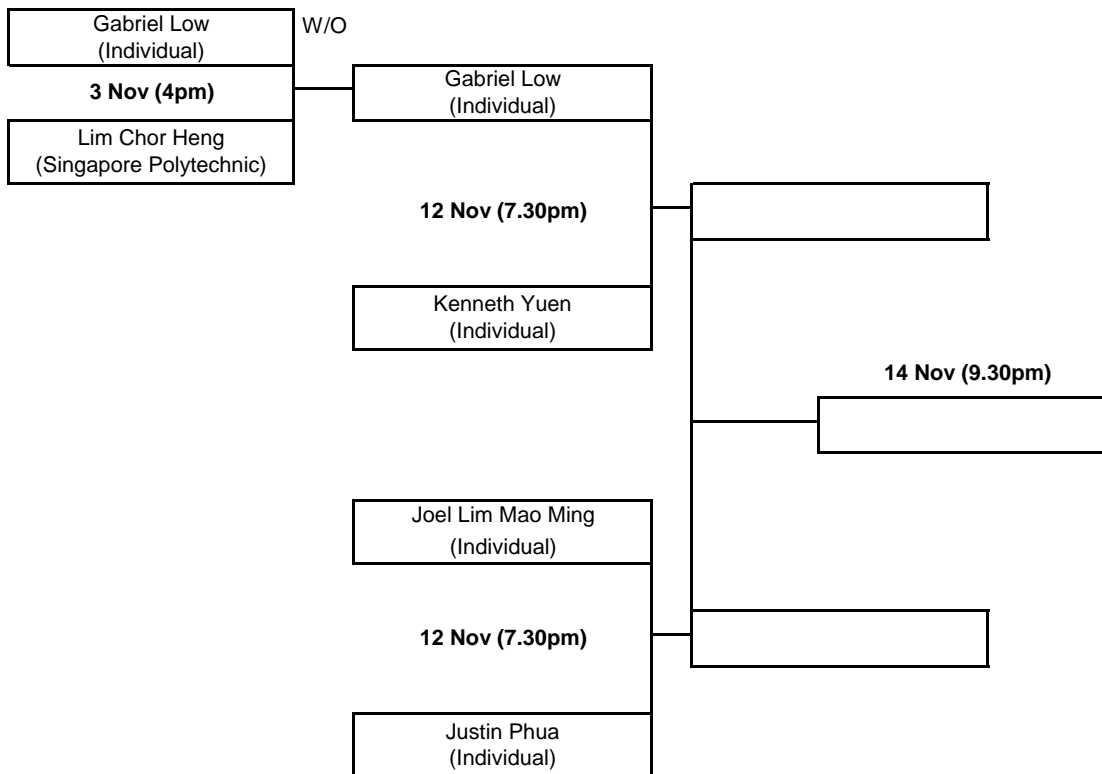

2018 NATIONAL 10 BALL OPEN/LADIES CHAMPIONSHIP

QUALIFYING GROUP FIXTURES (RACE TO 8)

PLAYER NAME

GROUP 11

PLAYER NAME

GROUP 12

2018 NATIONAL 10 BALL OPEN/LADIES CHAMPIONSHIP

QUALIFYING GROUP FIXTURES (RACE TO 8)

PLAYER NAME

GROUP 13

PLAYER NAME

GROUP 14

2018 NATIONAL 10 BALL OPEN/LADIES CHAMPIONSHIP

QUALIFYING GROUP FIXTURES (RACE TO 8)

PLAYER NAME

GROUP 15