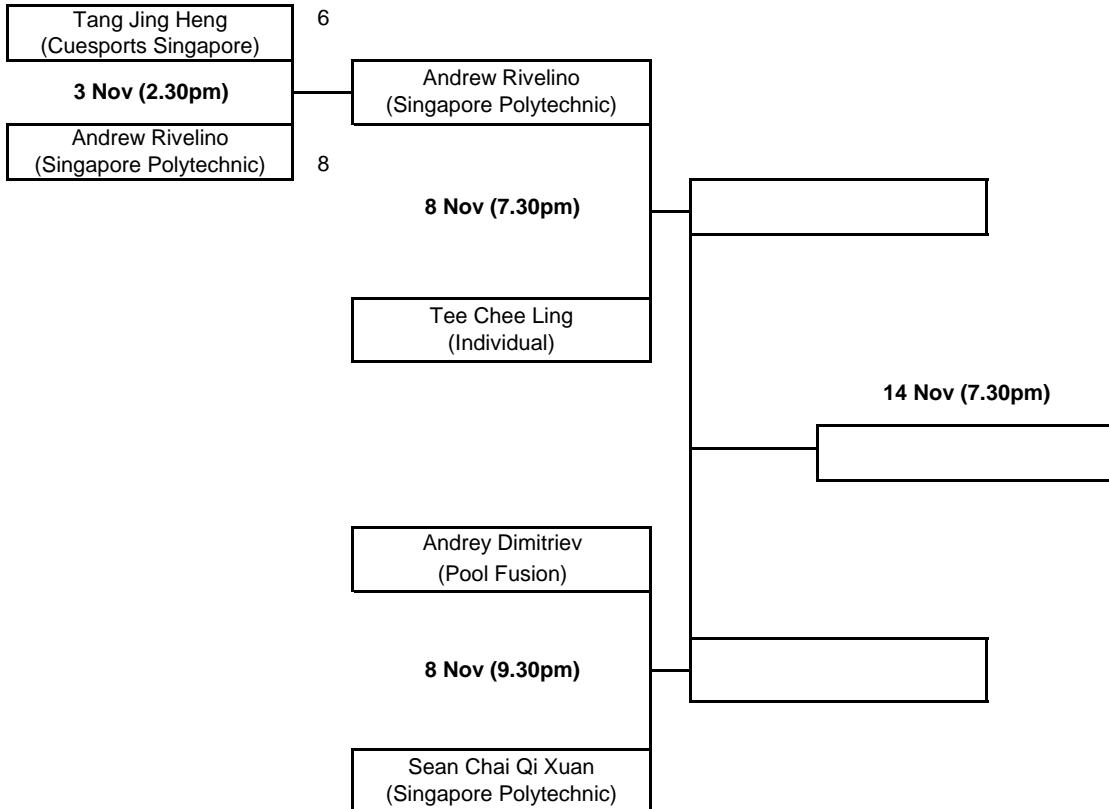

8 Nov (7.30pm)

Tan Kim Chwee
(OCC Black 8)

2018 NATIONAL 10 BALL OPEN/LADIES CHAMPIONSHIP

QUALIFYING GROUP FIXTURES (RACE TO 8)

PLAYER NAME

GROUP 9

PLAYER NAME

GROUP 10

2018 NATIONAL 10 BALL OPEN/LADIES CHAMPIONSHIP

QUALIFYING GROUP FIXTURES (RACE TO 8)

PLAYER NAME

GROUP 11

PLAYER NAME

GROUP 12

2018 NATIONAL 10 BALL OPEN/LADIES CHAMPIONSHIP

QUALIFYING GROUP FIXTURES (RACE TO 8)

PLAYER NAME

GROUP 13

PLAYER NAME

GROUP 14

2018 NATIONAL 10 BALL OPEN/LADIES CHAMPIONSHIP

QUALIFYING GROUP FIXTURES (RACE TO 8)

PLAYER NAME

GROUP 15