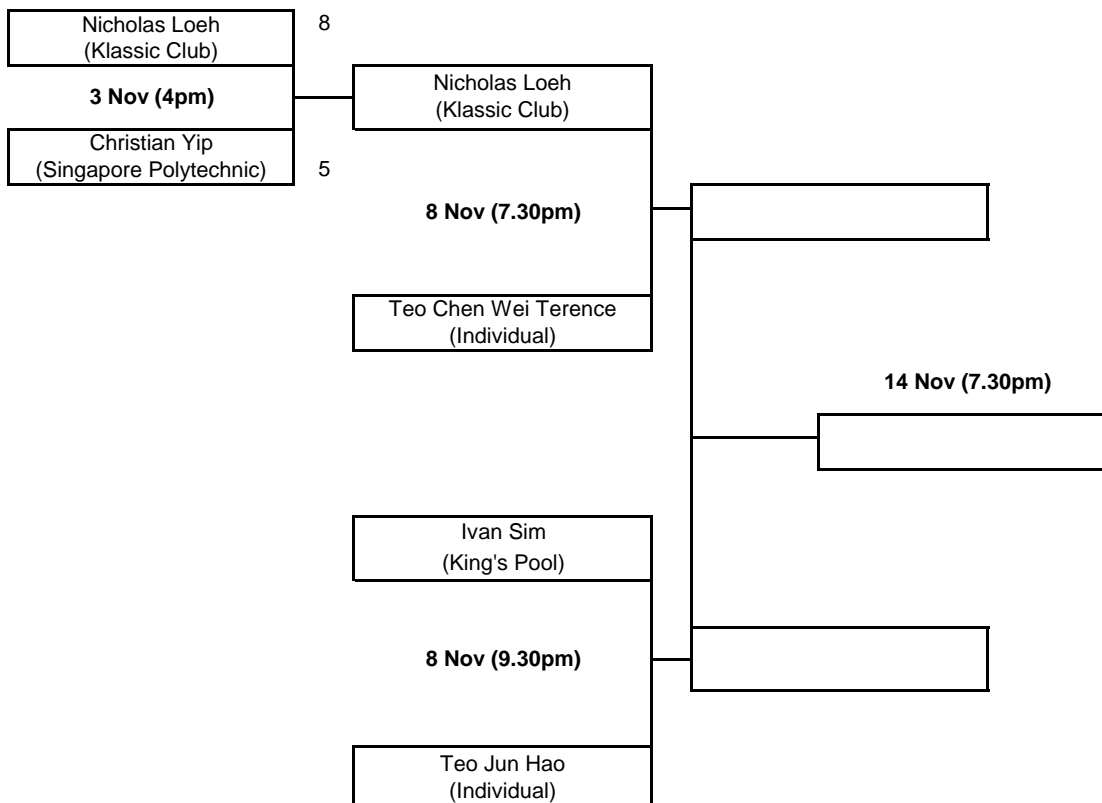

2018 NATIONAL 10 BALL OPEN/LADIES CHAMPIONSHIP

QUALIFYING GROUP FIXTURES (RACE TO 8)

PLAYER NAME

GROUP 11

PLAYER NAME

GROUP 12

2018 NATIONAL 10 BALL OPEN/LADIES CHAMPIONSHIP

QUALIFYING GROUP FIXTURES (RACE TO 8)

PLAYER NAME

GROUP 13

PLAYER NAME

GROUP 14

2018 NATIONAL 10 BALL OPEN/LADIES CHAMPIONSHIP

QUALIFYING GROUP FIXTURES (RACE TO 8)

PLAYER NAME

GROUP 15