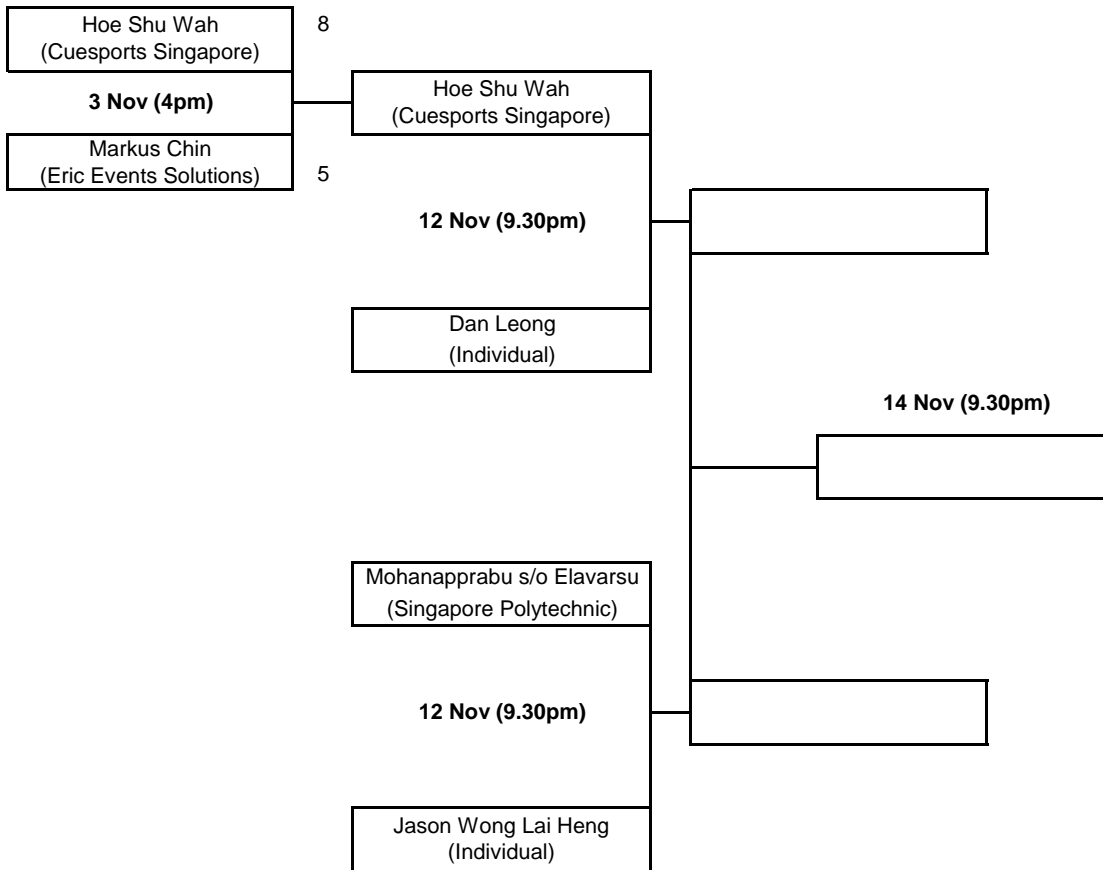

PLAYER NAME

GROUP 6

2018 NATIONAL 10 BALL OPEN/LADIES CHAMPIONSHIP

QUALIFYING GROUP FIXTURES (RACE TO 8)

PLAYER NAME

GROUP 7

PLAYER NAME

GROUP 8

2018 NATIONAL 10 BALL OPEN/LADIES CHAMPIONSHIP

QUALIFYING GROUP FIXTURES (RACE TO 8)

PLAYER NAME

GROUP 11

PLAYER NAME

GROUP 12

2018 NATIONAL 10 BALL OPEN/LADIES CHAMPIONSHIP

QUALIFYING GROUP FIXTURES (RACE TO 8)

PLAYER NAME

GROUP 13

PLAYER NAME

GROUP 14

2018 NATIONAL 10 BALL OPEN/LADIES CHAMPIONSHIP

QUALIFYING GROUP FIXTURES (RACE TO 8)

PLAYER NAME

GROUP 15

PLAYER NAME

GROUP 16