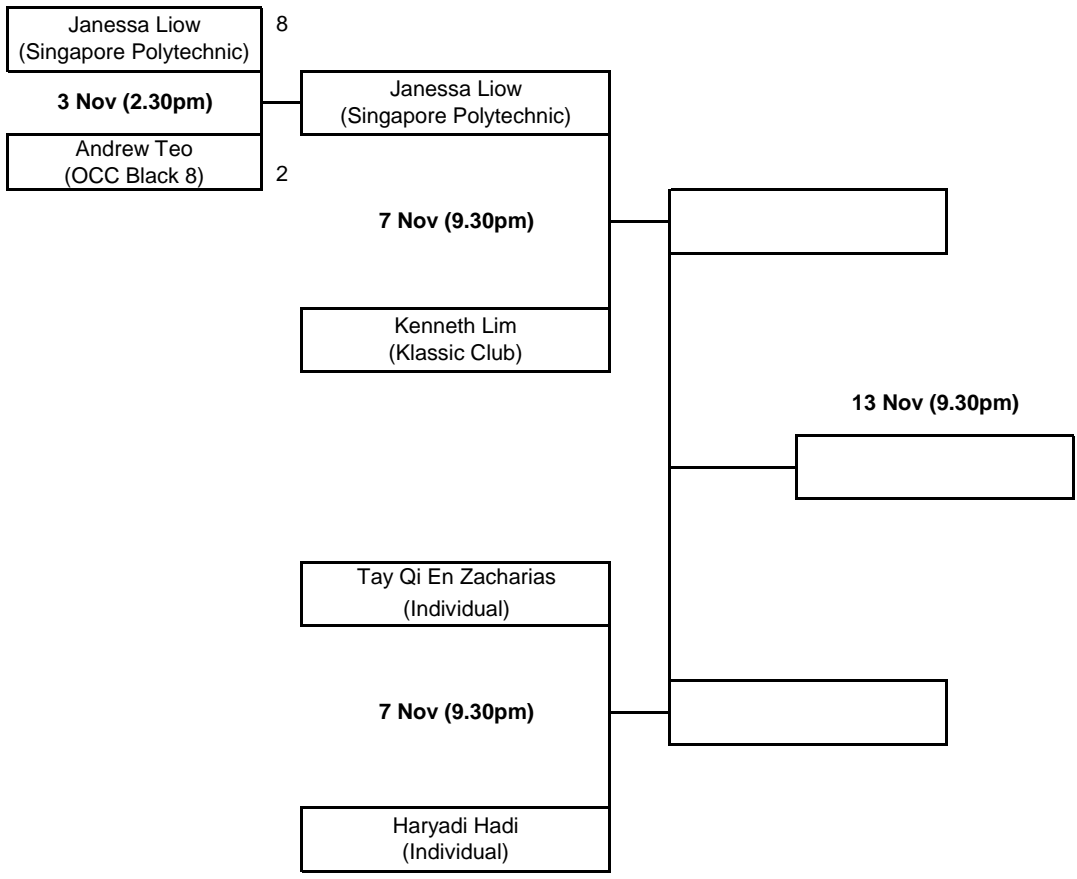

PLAYER NAME

GROUP 3

PLAYER NAME

GROUP 4

2018 NATIONAL 10 BALL OPEN/LADIES CHAMPIONSHIP

QUALIFYING GROUP FIXTURES (RACE TO 8)

PLAYER NAME

GROUP 5

PLAYER NAME

GROUP 6

2018 NATIONAL 10 BALL OPEN/LADIES CHAMPIONSHIP

QUALIFYING GROUP FIXTURES (RACE TO 8)

PLAYER NAME

GROUP 7

PLAYER NAME

GROUP 8

8 Nov (7.30pm)

Tan Kim Chwee
(OCC Black 8)

2018 NATIONAL 10 BALL OPEN/LADIES CHAMPIONSHIP

QUALIFYING GROUP FIXTURES (RACE TO 8)

PLAYER NAME

GROUP 9

PLAYER NAME

GROUP 10