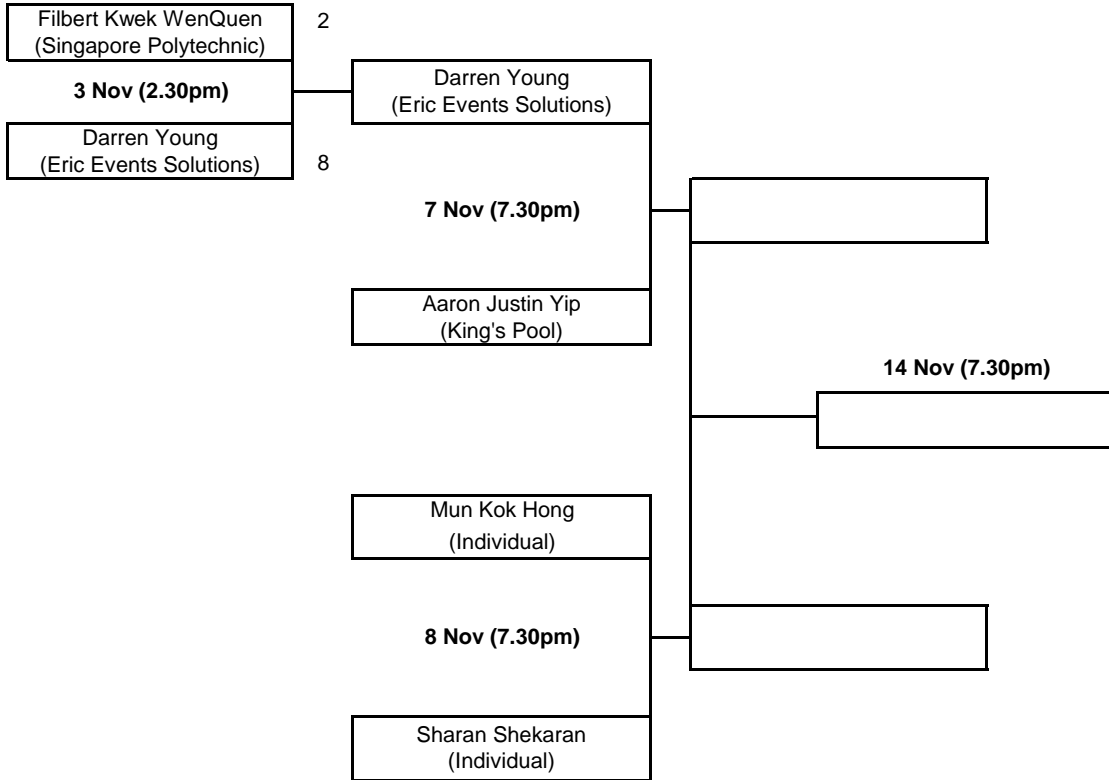

PLAYER NAME

GROUP 6

2018 NATIONAL 10 BALL OPEN/LADIES CHAMPIONSHIP

QUALIFYING GROUP FIXTURES (RACE TO 8)

PLAYER NAME

GROUP 7

PLAYER NAME

GROUP 8

8 Nov (7.30pm)

Tan Kim Chwee
(OCC Black 8)

2018 NATIONAL 10 BALL OPEN/LADIES CHAMPIONSHIP

QUALIFYING GROUP FIXTURES (RACE TO 8)

PLAYER NAME

GROUP 9

PLAYER NAME

GROUP 10

2018 NATIONAL 10 BALL OPEN/LADIES CHAMPIONSHIP

QUALIFYING GROUP FIXTURES (RACE TO 8)

PLAYER NAME

GROUP 11

PLAYER NAME

GROUP 12

2018 NATIONAL 10 BALL OPEN/LADIES CHAMPIONSHIP

QUALIFYING GROUP FIXTURES (RACE TO 8)