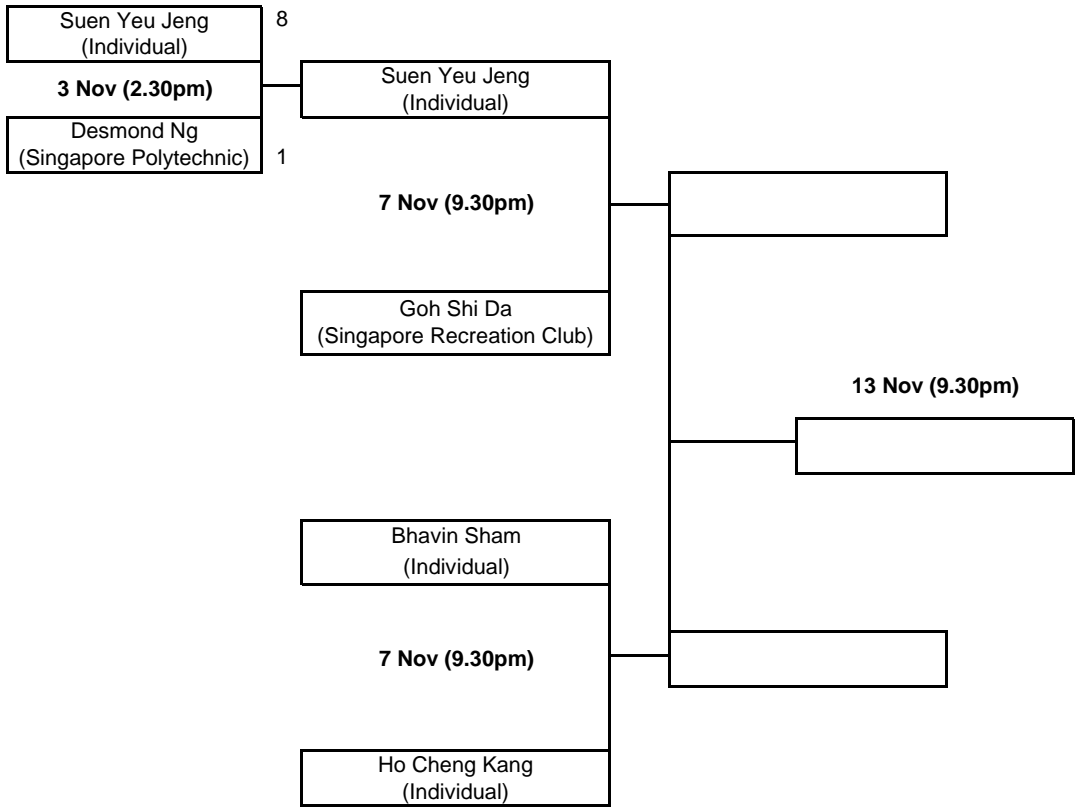

2018 NATIONAL 10 BALL OPEN/LADIES CHAMPIONSHIP

QUALIFYING GROUP FIXTURES (RACE TO 8)

PLAYER NAME

GROUP 1

PLAYER NAME

GROUP 2

2018 NATIONAL 10 BALL OPEN/LADIES CHAMPIONSHIP

QUALIFYING GROUP FIXTURES (RACE TO 8)

PLAYER NAME

GROUP 3

PLAYER NAME

GROUP 4

2018 NATIONAL 10 BALL OPEN/LADIES CHAMPIONSHIP

QUALIFYING GROUP FIXTURES (RACE TO 8)

PLAYER NAME

GROUP 5

PLAYER NAME

GROUP 6

2018 NATIONAL 10 BALL OPEN/LADIES CHAMPIONSHIP

QUALIFYING GROUP FIXTURES (RACE TO 8)

PLAYER NAME

GROUP 7

PLAYER NAME

GROUP 8

8 Nov (7.30pm)

Tan Kim Chwee
(OCC Black 8)

2018 NATIONAL 10 BALL OPEN/LADIES CHAMPIONSHIP

QUALIFYING GROUP FIXTURES (RACE TO 8)

PLAYER NAME

GROUP 9

PLAYER NAME

GROUP 10