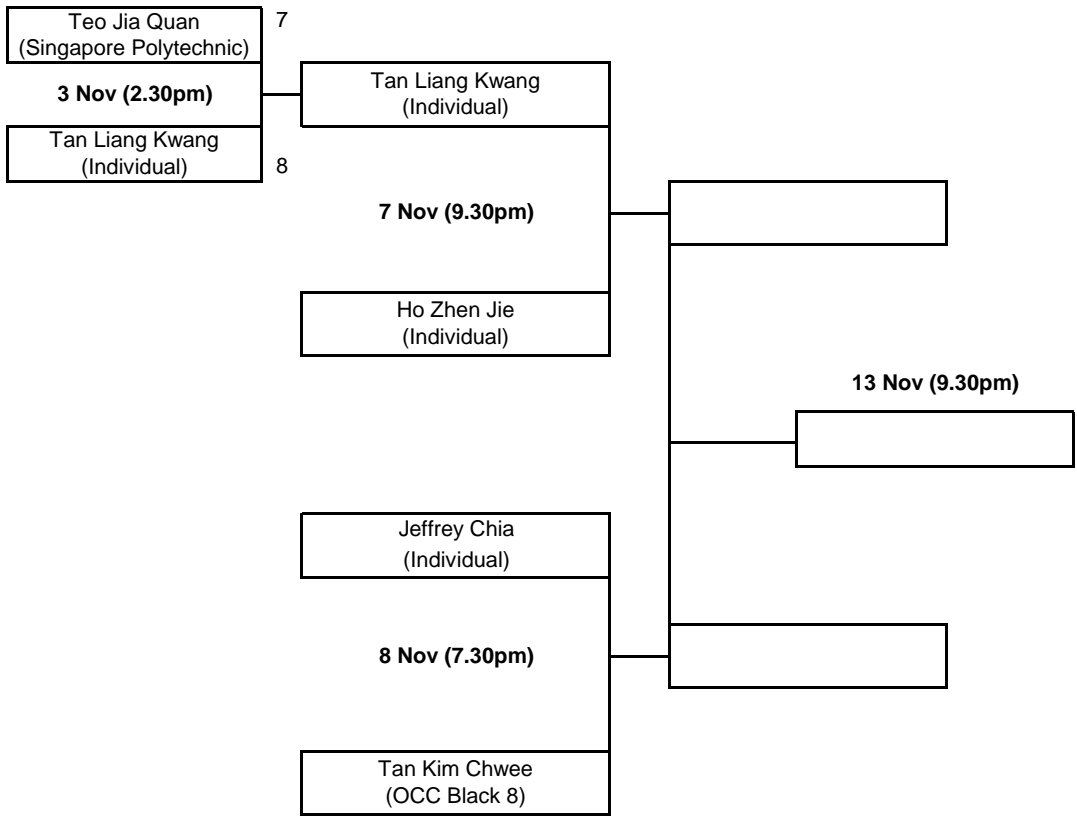

PLAYER NAME

GROUP 3

PLAYER NAME

GROUP 4

2018 NATIONAL 10 BALL OPEN/LADIES CHAMPIONSHIP

QUALIFYING GROUP FIXTURES (RACE TO 8)

PLAYER NAME

GROUP 5

PLAYER NAME

GROUP 6

2018 NATIONAL 10 BALL OPEN/LADIES CHAMPIONSHIP

QUALIFYING GROUP FIXTURES (RACE TO 8)

PLAYER NAME

GROUP 7

PLAYER NAME

GROUP 8

8 Nov (7.30pm)

Tan Kim Chwee
(OCC Black 8)

2018 NATIONAL 10 BALL OPEN/LADIES CHAMPIONSHIP

QUALIFYING GROUP FIXTURES (RACE TO 8)

PLAYER NAME

GROUP 9

PLAYER NAME

GROUP 10