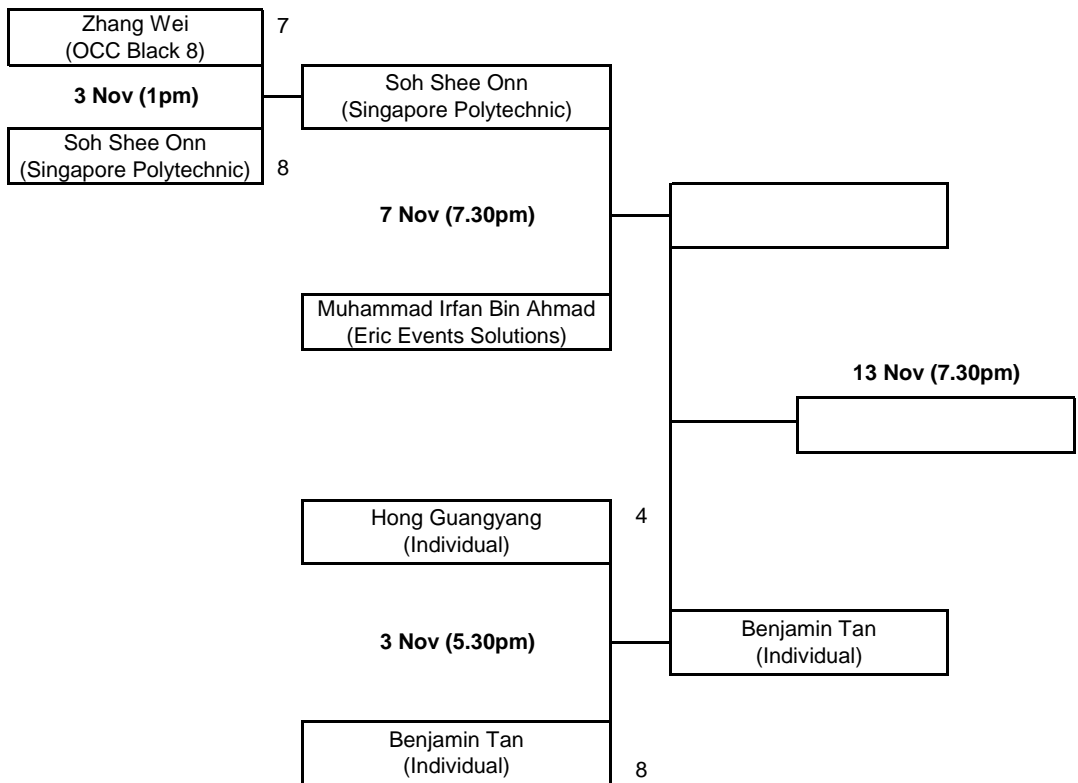

2018 NATIONAL 10 BALL OPEN/LADIES CHAMPIONSHIP

QUALIFYING GROUP FIXTURES (RACE TO 8)

PLAYER NAME

GROUP 1

PLAYER NAME

GROUP 2

2018 NATIONAL 10 BALL OPEN/LADIES CHAMPIONSHIP

QUALIFYING GROUP FIXTURES (RACE TO 8)

PLAYER NAME

GROUP 3

PLAYER NAME

GROUP 4

2018 NATIONAL 10 BALL OPEN/LADIES CHAMPIONSHIP

QUALIFYING GROUP FIXTURES (RACE TO 8)

PLAYER NAME

GROUP 5

PLAYER NAME

GROUP 6

2018 NATIONAL 10 BALL OPEN/LADIES CHAMPIONSHIP

QUALIFYING GROUP FIXTURES (RACE TO 8)

PLAYER NAME

GROUP 7

PLAYER NAME

GROUP 8