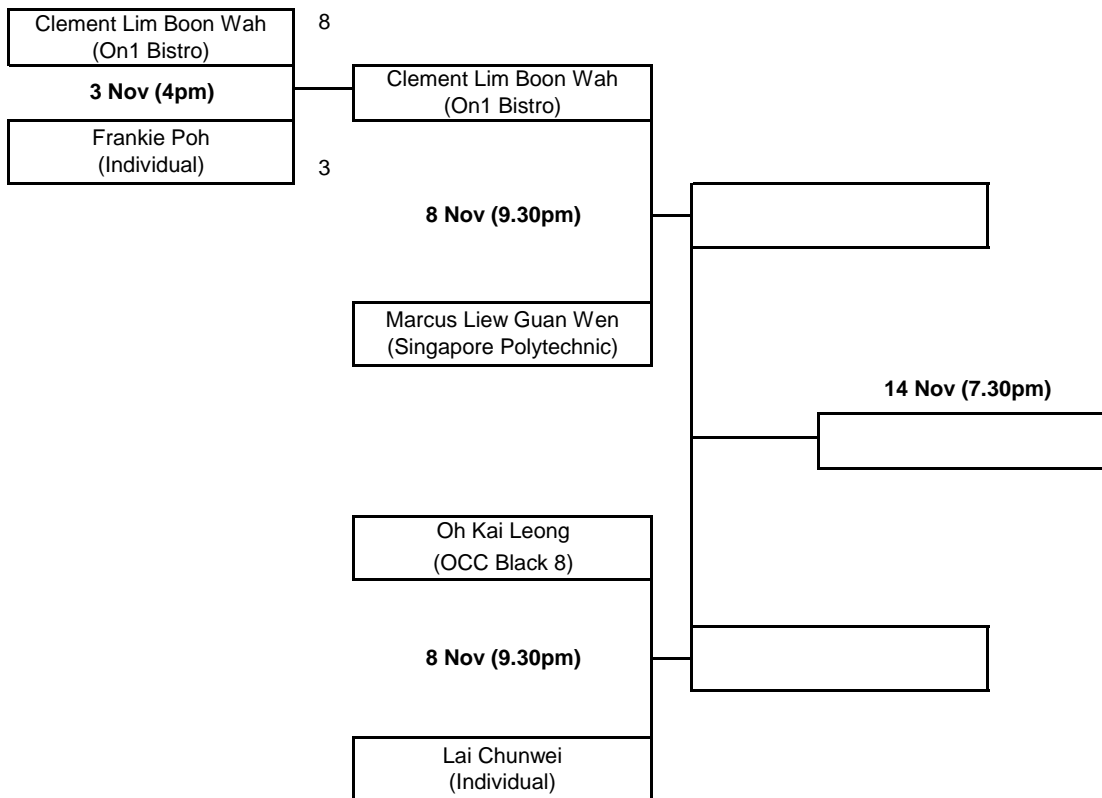

PLAYER NAME

GROUP 3

PLAYER NAME

GROUP 4

2018 NATIONAL 10 BALL OPEN/LADIES CHAMPIONSHIP

QUALIFYING GROUP FIXTURES (RACE TO 8)

PLAYER NAME

GROUP 5

PLAYER NAME

GROUP 6

2018 NATIONAL 10 BALL OPEN/LADIES CHAMPIONSHIP

QUALIFYING GROUP FIXTURES (RACE TO 8)

PLAYER NAME

GROUP 7

PLAYER NAME

GROUP 8

8 Nov (7.30pm)

Tan Kim Chwee
(OCC Black 8)

2018 NATIONAL 10 BALL OPEN/LADIES CHAMPIONSHIP

QUALIFYING GROUP FIXTURES (RACE TO 8)

PLAYER NAME

GROUP 9

PLAYER NAME

GROUP 10

2018 NATIONAL 10 BALL OPEN/LADIES CHAMPIONSHIP

QUALIFYING GROUP FIXTURES (RACE TO 8)

PLAYER NAME

GROUP 11

PLAYER NAME

GROUP 12

2018 NATIONAL 10 BALL OPEN/LADIES CHAMPIONSHIP

QUALIFYING GROUP FIXTURES (RACE TO 8)