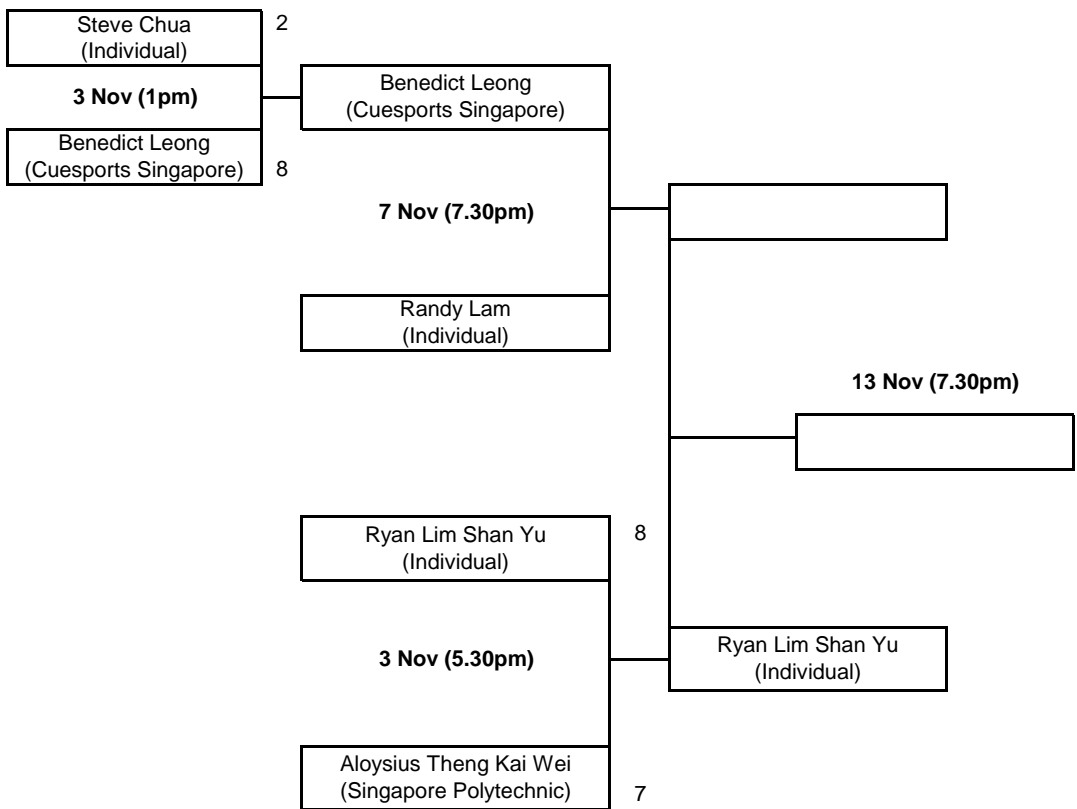

2018 NATIONAL 10 BALL OPEN/LADIES CHAMPIONSHIP

QUALIFYING GROUP FIXTURES (RACE TO 8)

PLAYER NAME

GROUP 1

PLAYER NAME

GROUP 2

2018 NATIONAL 10 BALL OPEN/LADIES CHAMPIONSHIP

QUALIFYING GROUP FIXTURES (RACE TO 8)

PLAYER NAME

GROUP 3

PLAYER NAME

GROUP 4

2018 NATIONAL 10 BALL OPEN/LADIES CHAMPIONSHIP

QUALIFYING GROUP FIXTURES (RACE TO 8)

PLAYER NAME

GROUP 5