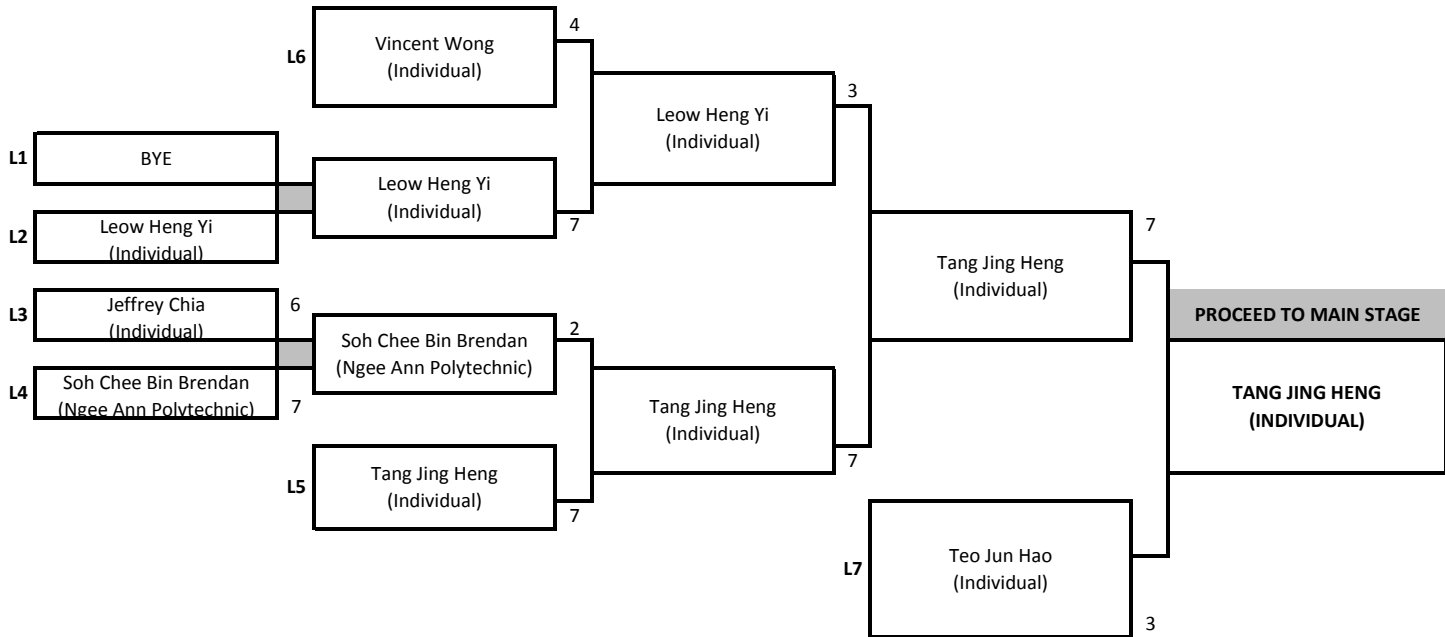

DATE: 11 JULY (THURSDAY) @ 7.30PM

GROUP 15

RE-ENTRY DATES

WINNER'S BRACKET

LOSER'S BRACKET

DATE: 13 JULY (SATURDAY) @ 1PM

GROUP 16

WINNER'S BRACKET

LOSER'S BRACKET

RE-ENTRY DATES

DATE: 13 JULY (SATURDAY) @ 1PM

GROUP 17

RE-ENTRY DATES

WINNER'S BRACKET

LOSER'S BRACKET