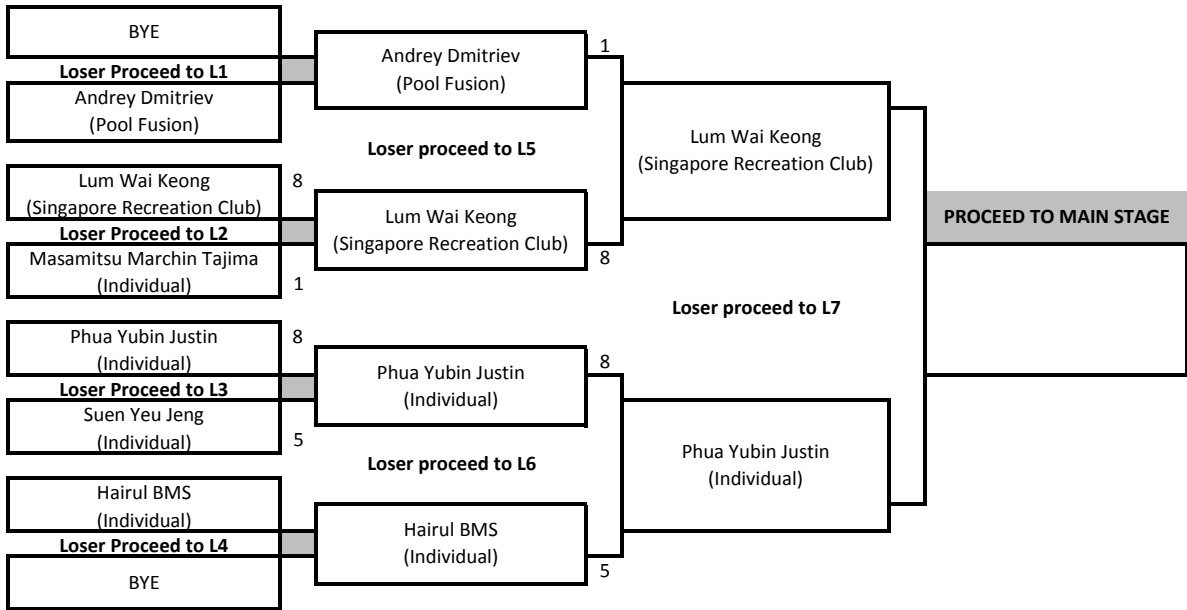

DATE: 11 JULY (THURSDAY) @ 7.30PM

GROUP 15

RE-ENTRY DATES

WINNER'S BRACKET

LOSER'S BRACKET

DATE: 13 JULY (SATURDAY) @ 1PM

GROUP 16

WINNER'S BRACKET

LOSER'S BRACKET

RE-ENTRY DATES

DATE: 13 JULY (SATURDAY) @ 1PM

GROUP 17

RE-ENTRY DATES

WINNER'S BRACKET

LOSER'S BRACKET