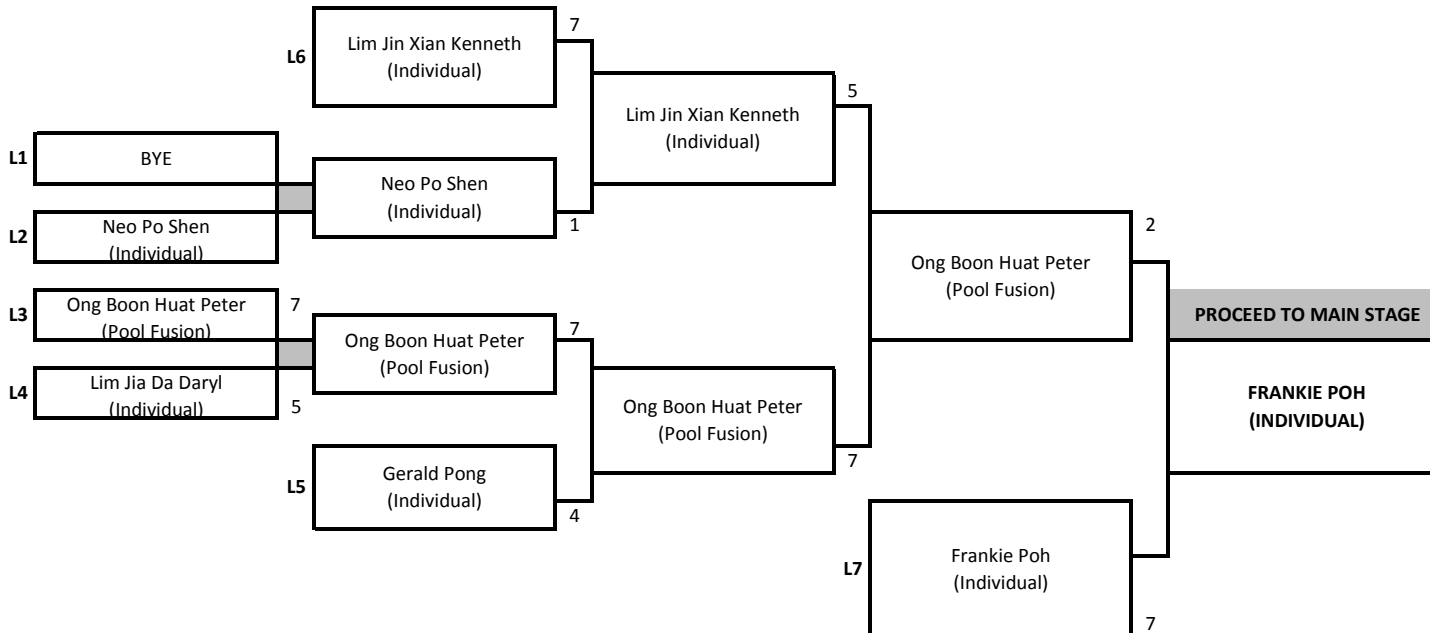

DATE: 11 JULY (THURSDAY) @ 7.30PM

GROUP 15

RE-ENTRY DATES

WINNER'S BRACKET

LOSER'S BRACKET

DATE: 13 JULY (SATURDAY) @ 1PM

GROUP 16

WINNER'S BRACKET

LOSER'S BRACKET

RE-ENTRY DATES

DATE: 13 JULY (SATURDAY) @ 1PM

GROUP 17

RE-ENTRY DATES

WINNER'S BRACKET

LOSER'S BRACKET