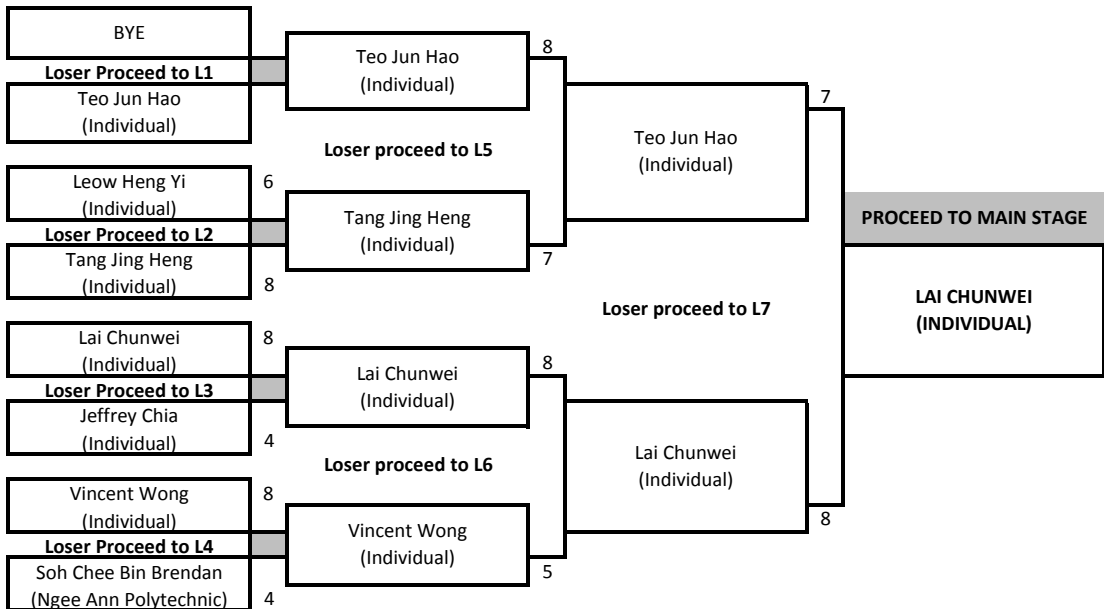

DATE: 11 JULY (THURSDAY) @ 7.30PM

GROUP 15

RE-ENTRY DATES

WINNER'S BRACKET

LOSER'S BRACKET

DATE: 13 JULY (SATURDAY) @ 1PM

GROUP 16

WINNER'S BRACKET

LOSER'S BRACKET

RE-ENTRY DATES

DATE: 13 JULY (SATURDAY) @ 1PM

GROUP 17

RE-ENTRY DATES

WINNER'S BRACKET

LOSER'S BRACKET