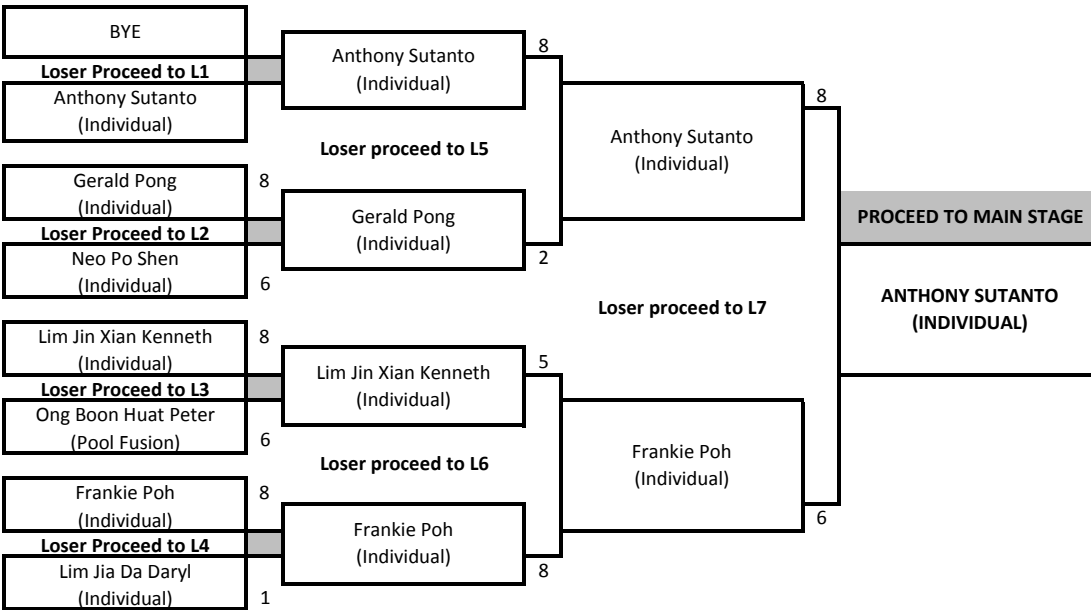

DATE: 11 JULY (THURSDAY) @ 7.30PM

GROUP 15

RE-ENTRY DATES

WINNER'S BRACKET

LOSER'S BRACKET

DATE: 13 JULY (SATURDAY) @ 1PM

GROUP 16

WINNER'S BRACKET

LOSER'S BRACKET

RE-ENTRY DATES

DATE: 13 JULY (SATURDAY) @ 1PM

GROUP 17

RE-ENTRY DATES

WINNER'S BRACKET

LOSER'S BRACKET